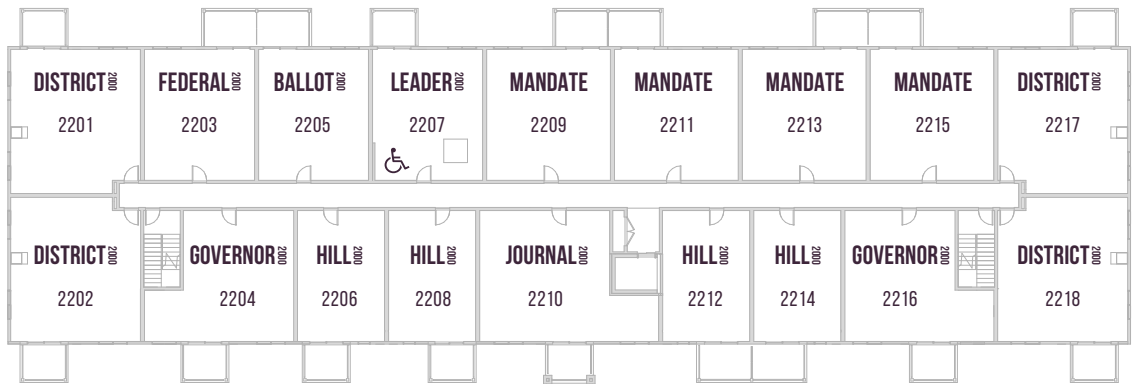

PARLIAMENT  
PLUS

PARLIAMENT 2000

1ST FLOOR

2ND FLOOR

3RD/4TH FLOOR

♿ WHEELCHAIR FRIENDLY SUITES 2107, 2207, 2307 & 2407

Floor plans are available to specific locations and may be mirror image.  
Floor plans subject to change. All dimensions are approximate only.