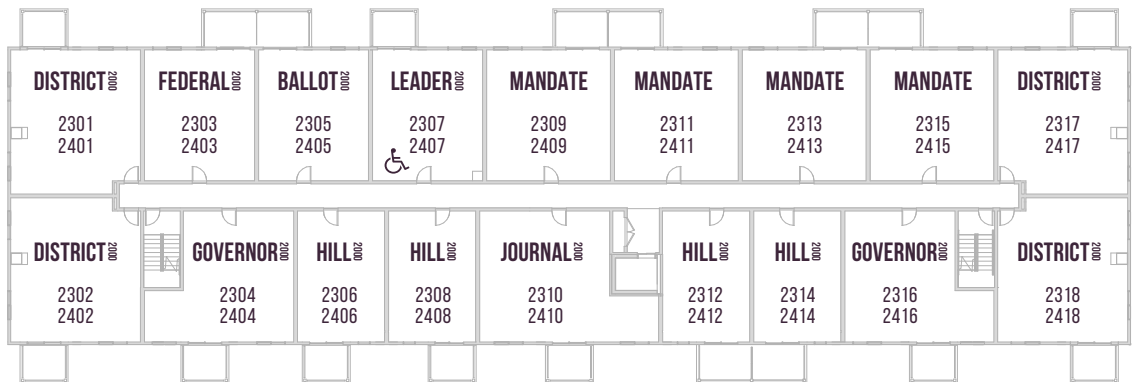

PARLIAMENT  
PLUS

PARLIAMENT 2000

1ST FLOOR

2ND FLOOR

3RD/4TH FLOOR

♿ WHEELCHAIR FRIENDLY SUITES 2107, 2207, 2307 & 2407

Floor plans are available to specific locations and may be mirror image.  
Floor plans subject to change. All dimensions are approximate only.