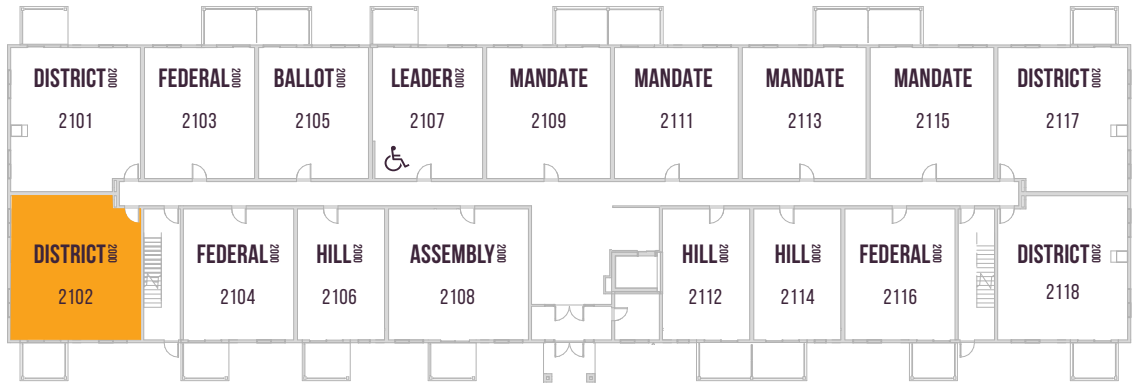

PARLIAMENT  
PLUS

PARLIAMENT 2000

1ST FLOOR

2ND FLOOR

3RD/4TH FLOOR

♿ WHEELCHAIR FRIENDLY SUITES 2107, 2207, 2307 & 2407

Floor plans are available to specific locations and may be mirror image.  
Floor plans subject to change. All dimensions are approximate only.