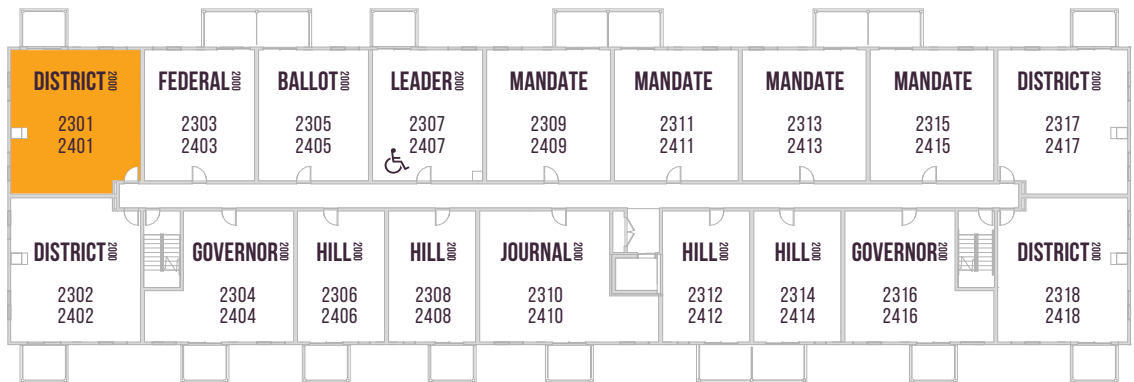

PARLIAMENT  
PLUS

PARLIAMENT 2000

1ST FLOOR

2ND FLOOR

3RD/4TH FLOOR

♿ WHEELCHAIR FRIENDLY SUITES 2107, 2207, 2307 & 2407

Floor plans are available to specific locations and may be mirror image.  
Floor plans subject to change. All dimensions are approximate only.