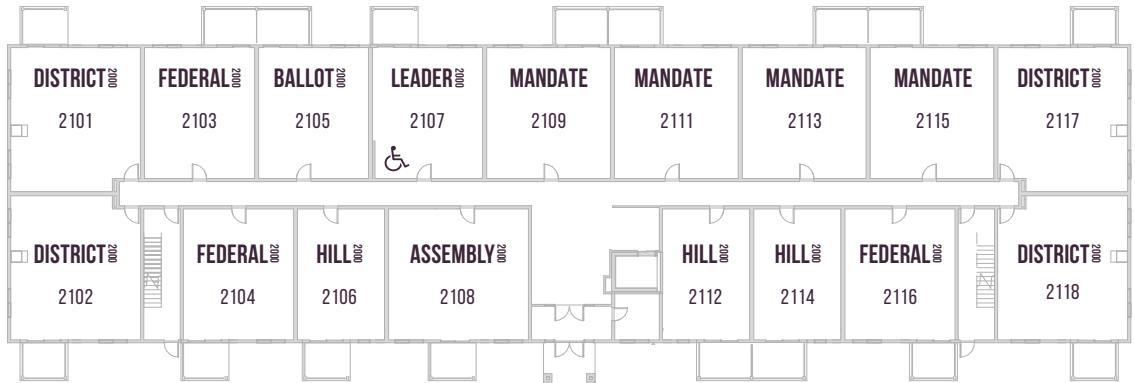

PARLIAMENT  
PLUS

PARLIAMENT 2000

1ST FLOOR

2ND FLOOR

3RD/4TH FLOOR

WHEELCHAIR FRIENDLY SUITES 2107, 2207, 2307 & 2407

Floor plans are available to specific locations and may be mirror image.  
Floor plans subject to change. All dimensions are approximate only.