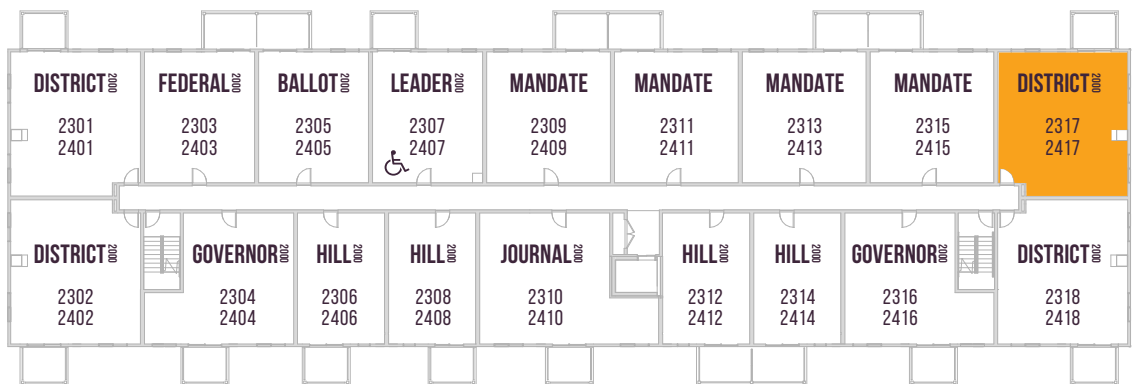

PARLIAMENT  
PLUS

PARLIAMENT 2000

1ST FLOOR

2ND FLOOR

3RD/4TH FLOOR

WHEELCHAIR FRIENDLY SUITES 2107, 2207, 2307 & 2407

Floor plans are available to specific locations and may be mirror image.  
Floor plans subject to change. All dimensions are approximate only.