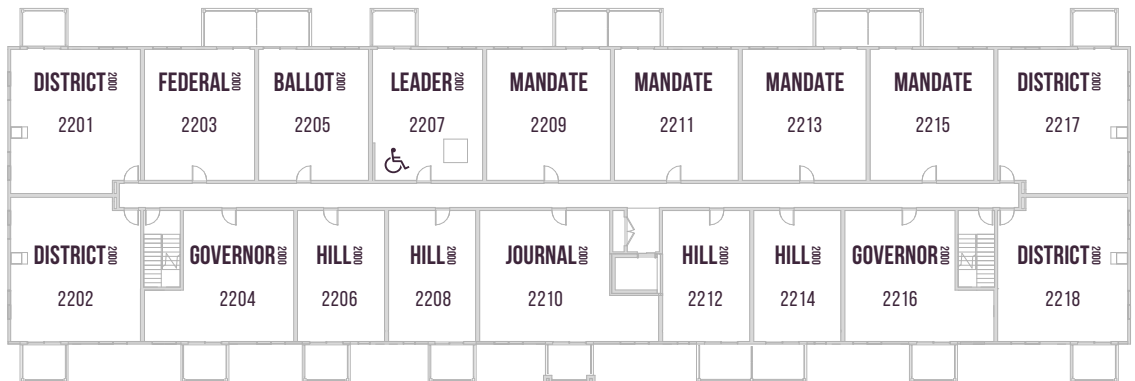

PARLIAMENT  
PLUS

PARLIAMENT 2000

1ST FLOOR

2ND FLOOR

3RD/4TH FLOOR

WHEELCHAIR FRIENDLY SUITES 2107, 2207, 2307 & 2407

Floor plans are available to specific locations and may be mirror image.  
Floor plans subject to change. All dimensions are approximate only.