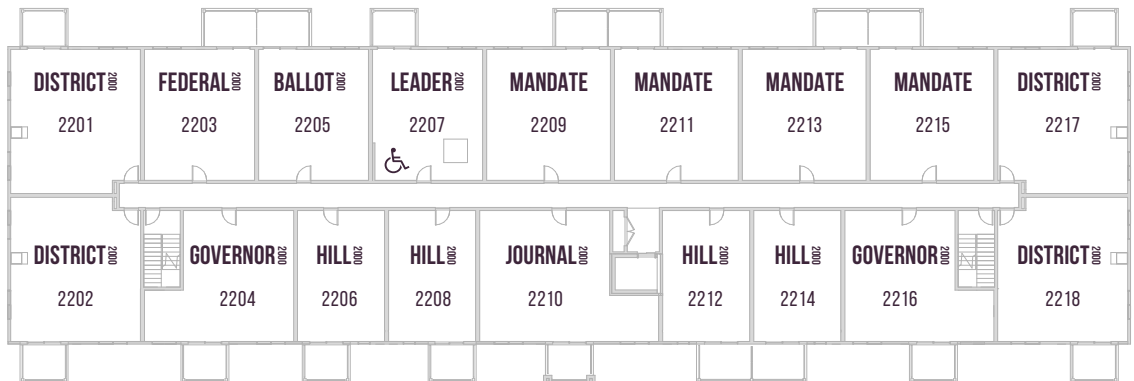

PARLIAMENT
PLUS

PARLIAMENT 2000

1ST FLOOR

2ND FLOOR

3RD/4TH FLOOR

♿ WHEELCHAIR FRIENDLY SUITES 2107, 2207, 2307 & 2407

Floor plans are available to specific locations and may be mirror image.
Floor plans subject to change. All dimensions are approximate only.