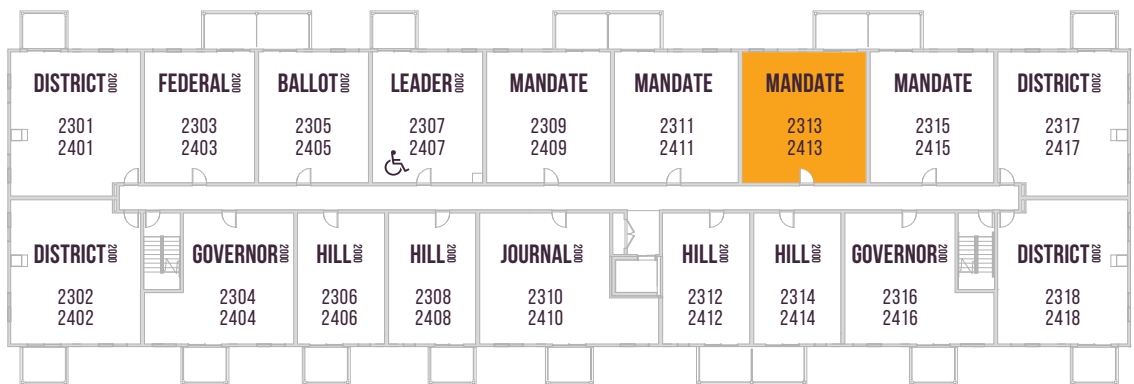

PARLIAMENT
PLUS

PARLIAMENT 2000

1ST FLOOR

2ND FLOOR

3RD/4TH FLOOR

♿ WHEELCHAIR FRIENDLY SUITES 2107, 2207, 2307 & 2407

Floor plans are available to specific locations and may be mirror image.
Floor plans subject to change. All dimensions are approximate only.